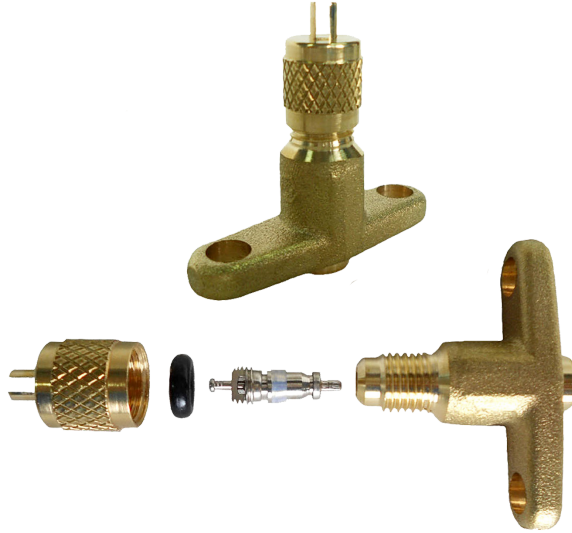

# ACCESS VALVE flange type

## ACCESS VALVE Flange type (set)

Part No.	Description
933Cx3	Access Valve flange type 1/4"x holes 3/16" A-set
933Cx4	Access Valve flange type 1/4"x holes 1/4" A-set

## ACCESS VALVE Flange type with pipe

Part No.	Description
933x3	Access Valve flange type 1/4" with pipe 3/16" (26mm)

**GRAND D.K. CO., LTD.**  
 1/17 Moo 2, Rama 2 Road, Thasai, Muong Samutsakhon74000, Thailand.  
 Tel. (662) 8080457, 8080458 Fax. (662) 8081217, 8081218  
 Email: [grand@loxinfo.co.th](mailto:grand@loxinfo.co.th)  
[www.packedvalve.com](http://www.packedvalve.com), [www.servicevalve.com](http://www.servicevalve.com), [www.servicevalve.net](http://www.servicevalve.net)